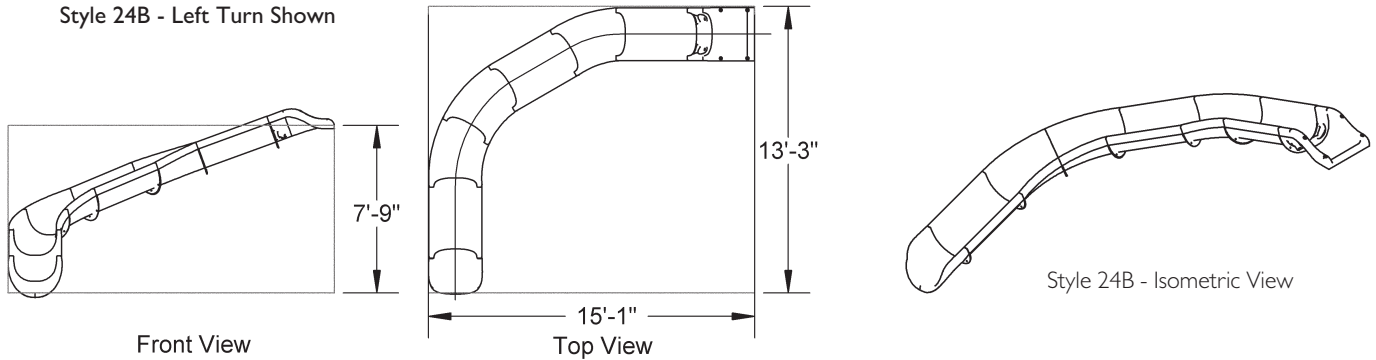

RIVER RUN PRODUCT SELECTION GUIDE - DEALER COPY

TIP: the part numbers represent approximate linear foot length of the slide.

19 LINEAR FEET RIVER RUN
Style 19A - Left Turn Shown

19 LINEAR FEET RIVER RUN
Style 19B - Left Turn Shown

23 LINEAR FEET RIVER RUN
Style 23A - Left Turn Shown

24 LINEAR FEET RIVER RUN
Style 24A - Left Turn Shown

RIVER RUN PRODUCT SELECTION GUIDE - CONTINUED

TIP: the part numbers represent approximate linear foot length of the slide.

24 LINEAR FEET RIVER RUN Style 24B - Left Turn Shown

29 LINEAR FEET RIVER RUN Style 29A - Left Turn Shown

PICK THE STYLE

19 LF RIVER RUN (Style 19A)

- LEFT TURN (part #RRS19A-CL-**XX**)
- RIGHT TURN (part #RRS19A-CR-**XX**)