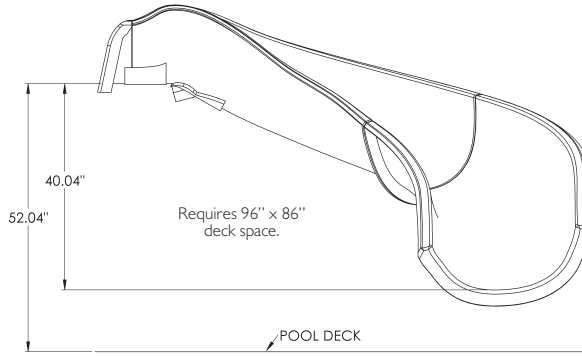

29 LF RIVER RUN (Style 29A)

- LEFT TURN (part #RRS29A-CL-**XX**)
- RIGHT TURN (part #RRS29A-CR-**XX**)

PICK THE COLOR

- 51 TAN
- 52 GRAY
- 54 MONT BLANC
- 55 PEBBLE
- 56 FASHION GRAY
- 57 CAPPUCCINO
- 58 AUTUMN SUN
- 60 STARRY NIGHT
- 61 SEASHELL

SUBJECT TO CHANGE. FREIGHT CHARGE IS ADDITIONAL.

GARDEN RIDE PRODUCT SELECTION GUIDE - DEALER COPY

10 FT GARDEN RIDE SLIDE Right Turn Shown

15 FT GARDEN RIDE SLIDE Right Turn Shown

PICK THE STYLE

10 FT GARDEN RIDE SLIDE