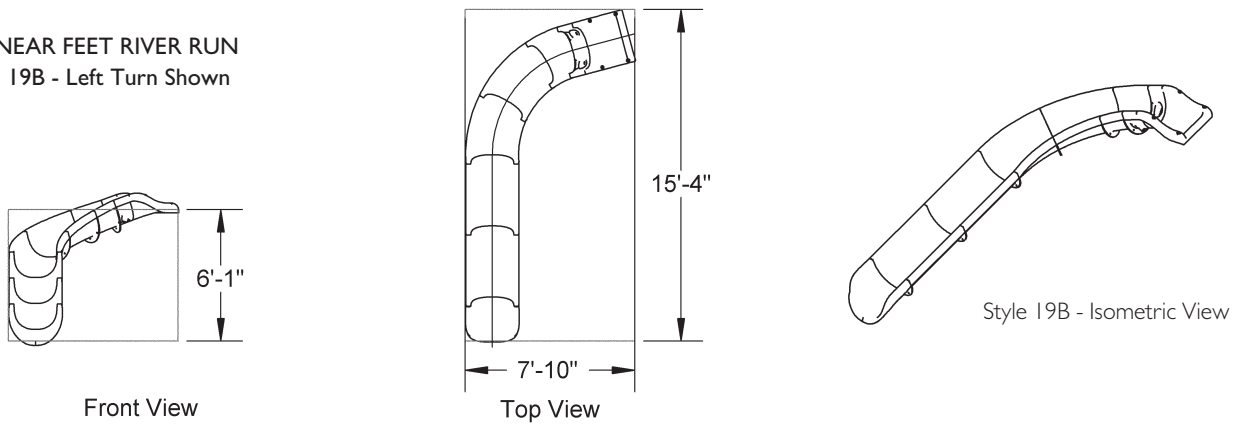

RIVER RUN PRODUCT SELECTION GUIDE - DEALER COPY

TIP: the part numbers represent approximate linear foot length of the slide.

19 LINEAR FEET RIVER RUN
Style 19A - Left Turn Shown

19 LINEAR FEET RIVER RUN
Style 19B - Left Turn Shown

23 LINEAR FEET RIVER RUN
Style 23A - Left Turn Shown

24 LINEAR FEET RIVER RUN
Style 24A - Left Turn Shown

RIVER RUN PRODUCT SELECTION GUIDE - CONTINUED

TIP: the part numbers represent approximate linear foot length of the slide.