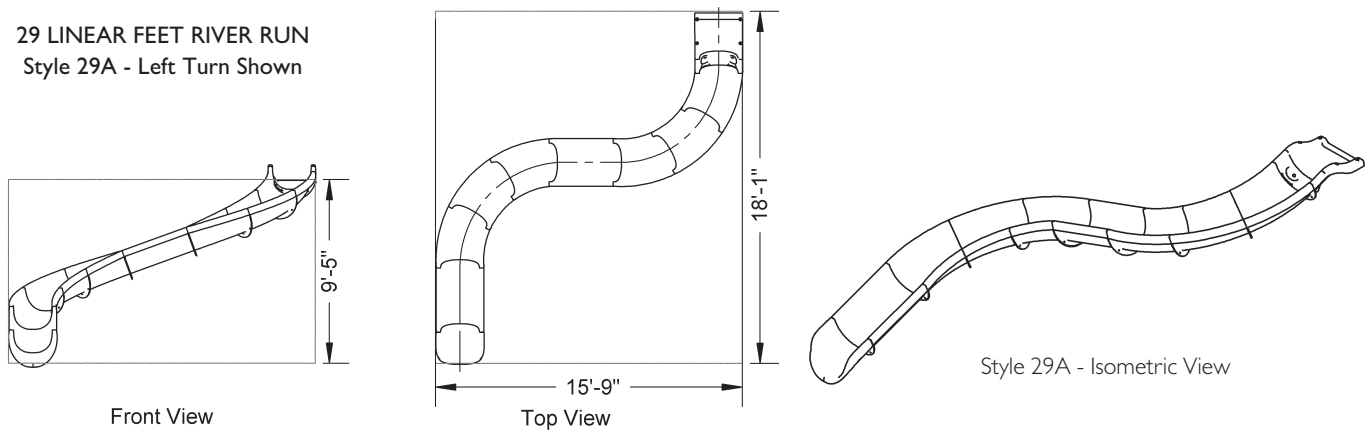

RIVER RUN PRODUCT SELECTION GUIDE - DEALER COPY

TIP: the part numbers represent approximate linear foot length of the slide.

19 LINEAR FEET RIVER RUN
Style 19A - Left Turn Shown

19 LINEAR FEET RIVER RUN
Style 19B - Left Turn Shown

23 LINEAR FEET RIVER RUN
Style 23A - Left Turn Shown

24 LINEAR FEET RIVER RUN
Style 24A - Left Turn Shown

RIVER RUN PRODUCT SELECTION GUIDE - CONTINUED

TIP: the part numbers represent approximate linear foot length of the slide.

24 LINEAR FEET RIVER RUN Style 24B - Left Turn Shown

29 LINEAR FEET RIVER RUN Style 29A - Left Turn Shown

PICK THE STYLE

19 LF RIVER RUN (Style 19A)

- LEFT TURN (part #RRS19A-CL-**XX**)
- RIGHT TURN (part #RRS19A-CR-**XX**)