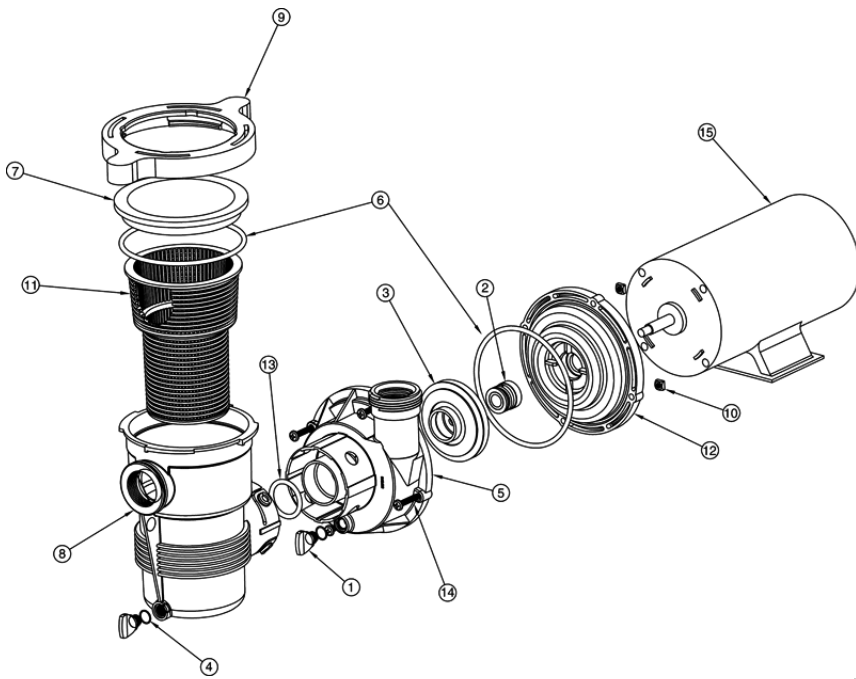

# OPTIFLO PUMP REPLACEMENT PARTS

## REPLACEMENT PARTS

OPTIFLO PUMPS		
Item No.	Part No.	Description
1	357161	Plug (drain)
2	354545S	Seal Mechanical
3	350017	Impeller 1 HP
3	354552	Impeller 3/4 HP
3	350018	Impeller 1-1/2 HP
4	192115	Drain Plug O-Ring (2 req.)
5	357213	Volute
6	357255	O-ring, 2-357
7	357227	Lid
8	357228	Pot
9	357239	Clamp ring
10	357254	1/4-20 Square nut
11	355667	Basket

12 357215 Seal plate

13 350103 O-ring 2-130

14 98209000 Screw (Machine) 1/4-20 x 1.5

## NOT SHOWN

Item No.	Part No.	Description
----------	----------	-------------

No.

79137800 3 ft. cord standard

155234 3 ft. cord TW