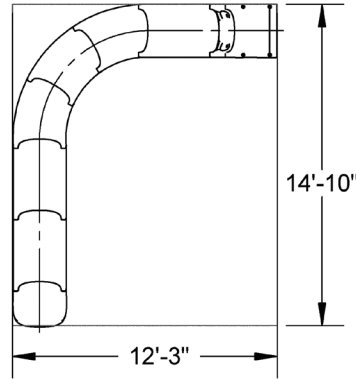

REPLACE THE XX IN THE PART NUMBERS TO INDICATE COLOR CODE WHEN ORDERING.

19 LINEAR FEET RIVER RUN
Style 19A - Left Turn Shown

Front View

Top View

Style 19A - Isometric View

4 BYOS 2 Anchors Supplied

19 LINEAR FEET RIVER RUN
Style 19B - Left Turn Shown

Front View

Top View

Style 19B - Isometric View

4 BYOS 2 Anchors Supplied

23 LINEAR FEET RIVER RUN
Style 23A - Left Turn Shown

Front View

Top View

Style 23A - Isometric View

4 BYOS 2 Anchors Supplied

24 LINEAR FEET RIVER RUN
Style 24A - Left Turn Shown

Front View

Top View

Style 24A - Isometric View

4 BYOS 2 Anchors Supplied

24 LINEAR FEET RIVER RUN
Style 24B - Left Turn Shown

Front View

Top View

Style 24B - Isometric View

4 BYOS 2 Anchors Supplied

29 LINEAR FEET RIVER RUN
Style 29A - Left Turn Shown

Front View

Top View

Style 29A - Isometric View

5 BYOS 2 Anchors Supplied