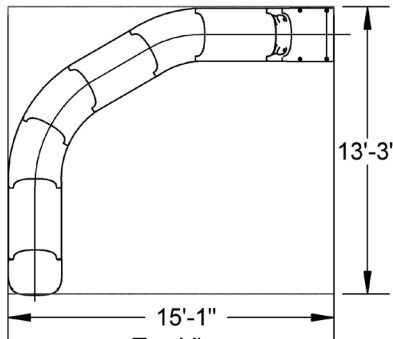

REPLACE THE XX IN THE PART NUMBERS TO INDICATE COLOR CODE WHEN ORDERING.

19 LINEAR FEET RIVER RUN
Style 19A - Left Turn Shown

Front View

Top View

Style 19A - Isometric View

4 BYOS 2 Anchors Supplied

19 LINEAR FEET RIVER RUN
Style 19B - Left Turn Shown

Front View

Top View

Style 19B - Isometric View

4 BYOS 2 Anchors Supplied

23 LINEAR FEET RIVER RUN
Style 23A - Left Turn Shown

Front View

Top View

Style 23A - Isometric View

4 BYOS 2 Anchors Supplied

24 LINEAR FEET RIVER RUN
Style 24A - Left Turn Shown

Front View

Top View

Style 24A - Isometric View

4 BYOS 2 Anchors Supplied

24 LINEAR FEET RIVER RUN
Style 24B - Left Turn Shown

Front View

Top View

Style 24B - Isometric View

4 BYOS 2 Anchors Supplied

29 LINEAR FEET RIVER RUN
Style 29A - Left Turn Shown

Front View

Top View

Style 29A - Isometric View

5 BYOS 2 Anchors Supplied