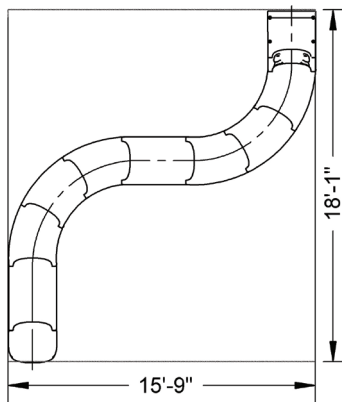

REPLACE THE XX IN THE PART NUMBERS TO INDICATE COLOR CODE WHEN ORDERING.

19 LINEAR FEET RIVER RUN
Style 19A - Left Turn Shown

Front View

Top View

Style 19A - Isometric View

4 BYOS 2 Anchors Supplied

19 LINEAR FEET RIVER RUN
Style 19B - Left Turn Shown

Front View

Top View

Style 19B - Isometric View

4 BYOS 2 Anchors Supplied

23 LINEAR FEET RIVER RUN
Style 23A - Left Turn Shown

Front View

Top View

Style 23A - Isometric View

4 BYOS 2 Anchors Supplied

24 LINEAR FEET RIVER RUN
Style 24A - Left Turn Shown

Front View

Top View

Style 24A - Isometric View

4 BYOS 2 Anchors Supplied

24 LINEAR FEET RIVER RUN
Style 24B - Left Turn Shown

Front View

Top View

Style 24B - Isometric View

4 BYOS 2 Anchors Supplied

29 LINEAR FEET RIVER RUN
Style 29A - Left Turn Shown

Front View

Top View

Style 29A - Isometric View

5 BYOS 2 Anchors Supplied