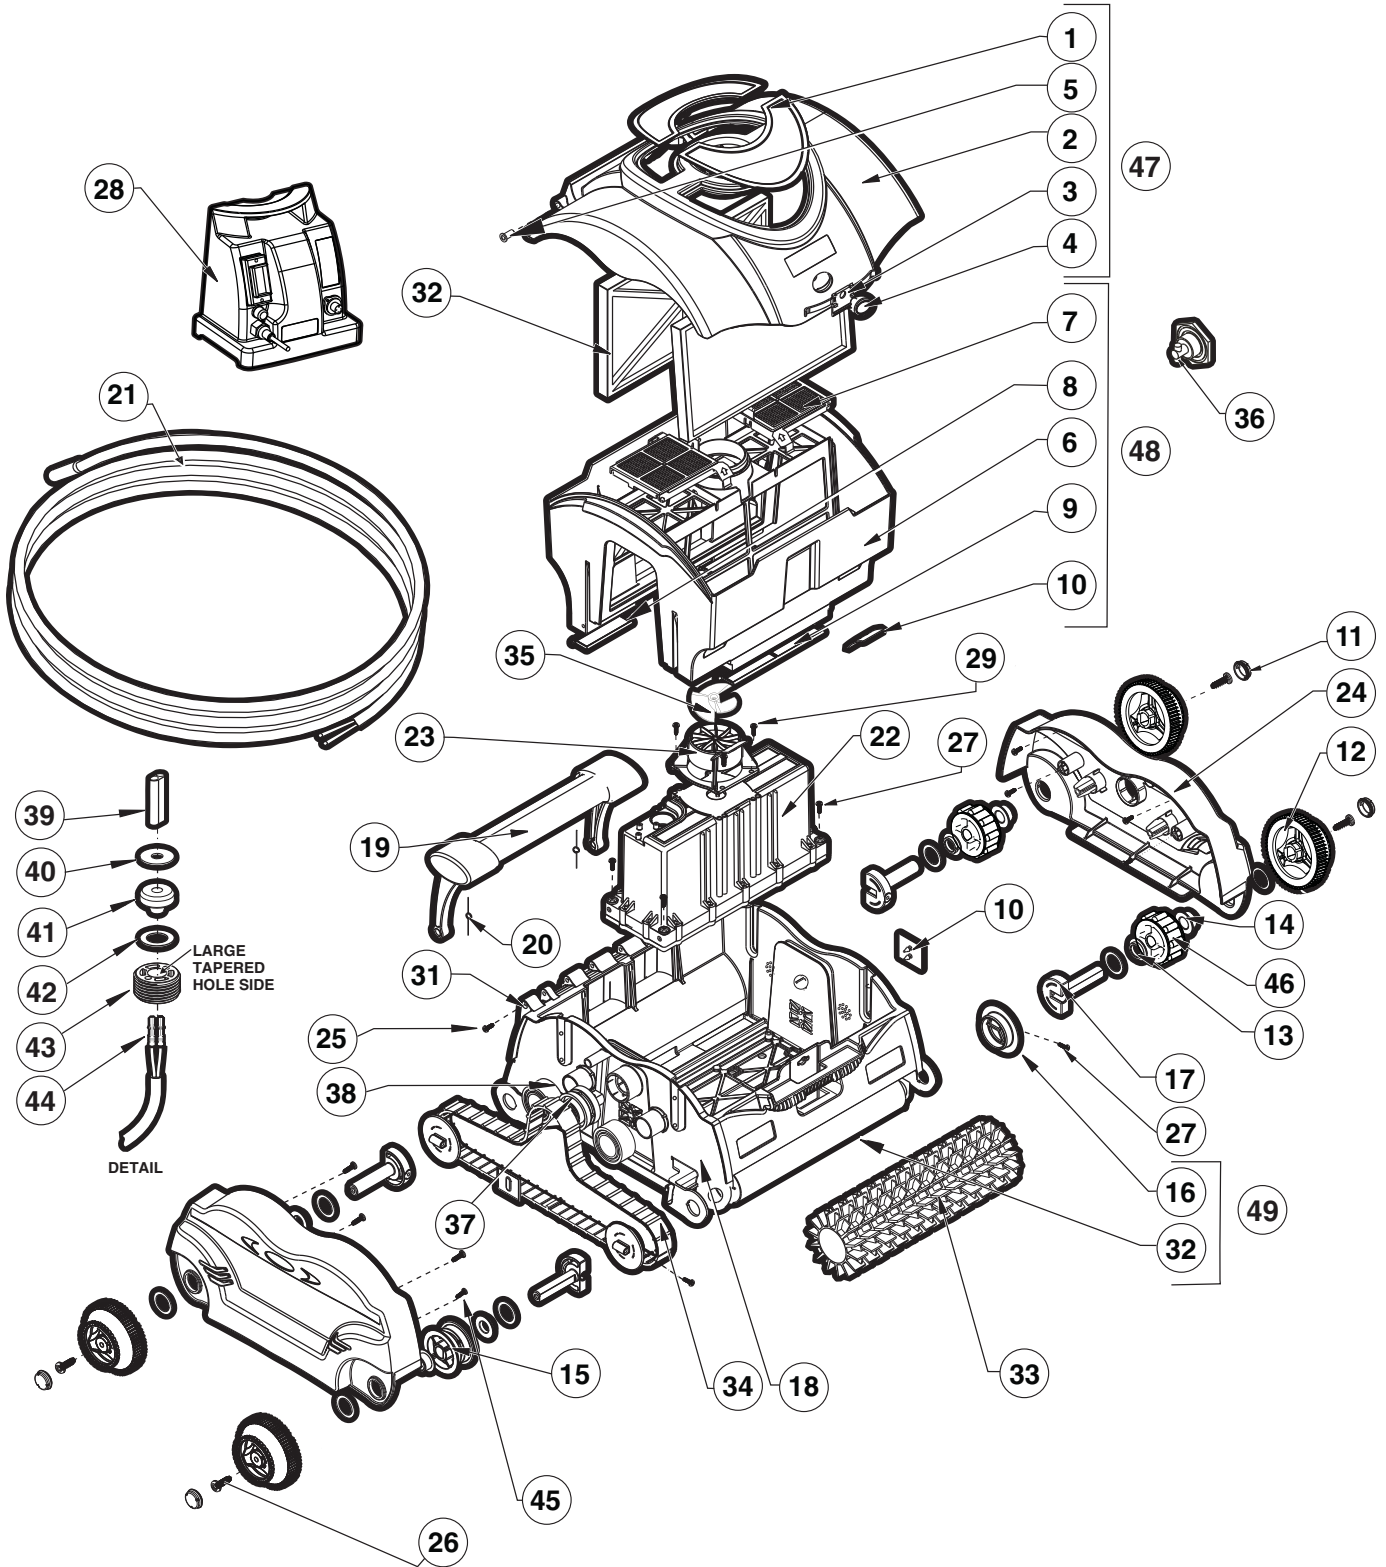

## Parts Listing

Ref. No.	Part No.	Description	Ctn. Qty.
1	RCX97421	Window, Dome Clear SV	5
2	RCX97419	Dome, SV	1
3	RCX97431	Spring, Flat SV/EV	5
4	RCX97433	Button SV	10
5	RCX97423	Bushing, Dome, SV	5
6	RCX97415	Housing, Filter Bucket	1
7	RCX97417	Door, Filter	5
8	RCX97405	Flap, Drain Small SV	10
9	RCX97407	Flap, Drain Large SV	5
10	RCX97445	Flap, Rubber SV	10
11	RCX97447	Cap, Wheel Rim SV	5
12	RCX97449	Wheel Rim with Tire SV	5
13	RCX97435	Bushing 1W SV	10
14	RCX97437	Bushing 2W SV	10
15	RCX97439	Ring, Drive SV	5
16	RCX97441	Roller End SV	10
17	RCX97443	Shaft SV	10
18	RCX97401	Base SV	1
19	RCX97425	Handle Assembly SV	1
20	RCX97427	Spring, Handle	5
21	RCX97413	Cord, Assembly 50' SV/EV	1
22	RCX97400	Motor Assembly SV/EV	1
23	RCX97455	Tube, Vent	5
24	RCX97403	Panel, Side SV	1
25	RCX97459	Screw M7X10MM Flat TORX	10
26	RCX97457	Screw M7X25MM Flat TORX	10
27	RCX97461	Screw M5X35MM PT	10
28	RCX97453	Power Supply SV	1
—	RCX31013A	Power Supply Circuit Breaker 3A	10
—	RCX31012	Power Supply Switch 16A	10
—	RCX31012A	Power Supply Switch Membrane Cover	10
—	RCX31018	Power Supply Output Connector	10
29	RCX12010	Screw M5X12 Pan TORX HD T-20	10
30	RCX97409	Tube, Wheel SV	5
31	RCX97429	Shaft, Hinge S.S. SV/EV	10
32	RCX97409	Wheel Tube, Light Gray (SV)	5
33	RCX26008	Brush, Roller T/S, Clear	5
34	RCX23002	Drive Track, Soft Tread	5
35	RCX11000	Impeller	5
36	RCX40117	Drive Pin Assembly	5
37	RCX97430	Bearing, Drive Assembly	5
38	RCX26000	Bearing, Idler Pulley	5
39	RCX59002	Connector Housing	5
40	RCX12301	Washer Plastic Connector	10
41	RCX97462	Compression Seal	10
42	RCX12302	Washer Plastic Connector	10
43	RCX59004	Seal Plug	10
44	RCX59006	Connector Socket Molex	10
45	RCX12011	Screw M5 X 20 Pan TORX HD T-20	10
46	RCX97440	Ring, Drive with Rubber Assembly	5
47	RCX97418	Dome Assembly SV (1, 2, 3, 4, 5)	1
48	RCX97414	Filter Bucket Assembly SV/EV (6, 7, 8, 9, 10)	1
49	RCX97410	Tube, Wheel Assembly SV	5
—	RCX70103	Filter Cartridge – Disposable Spring Cleanup (1 set, 2 pcs)	5