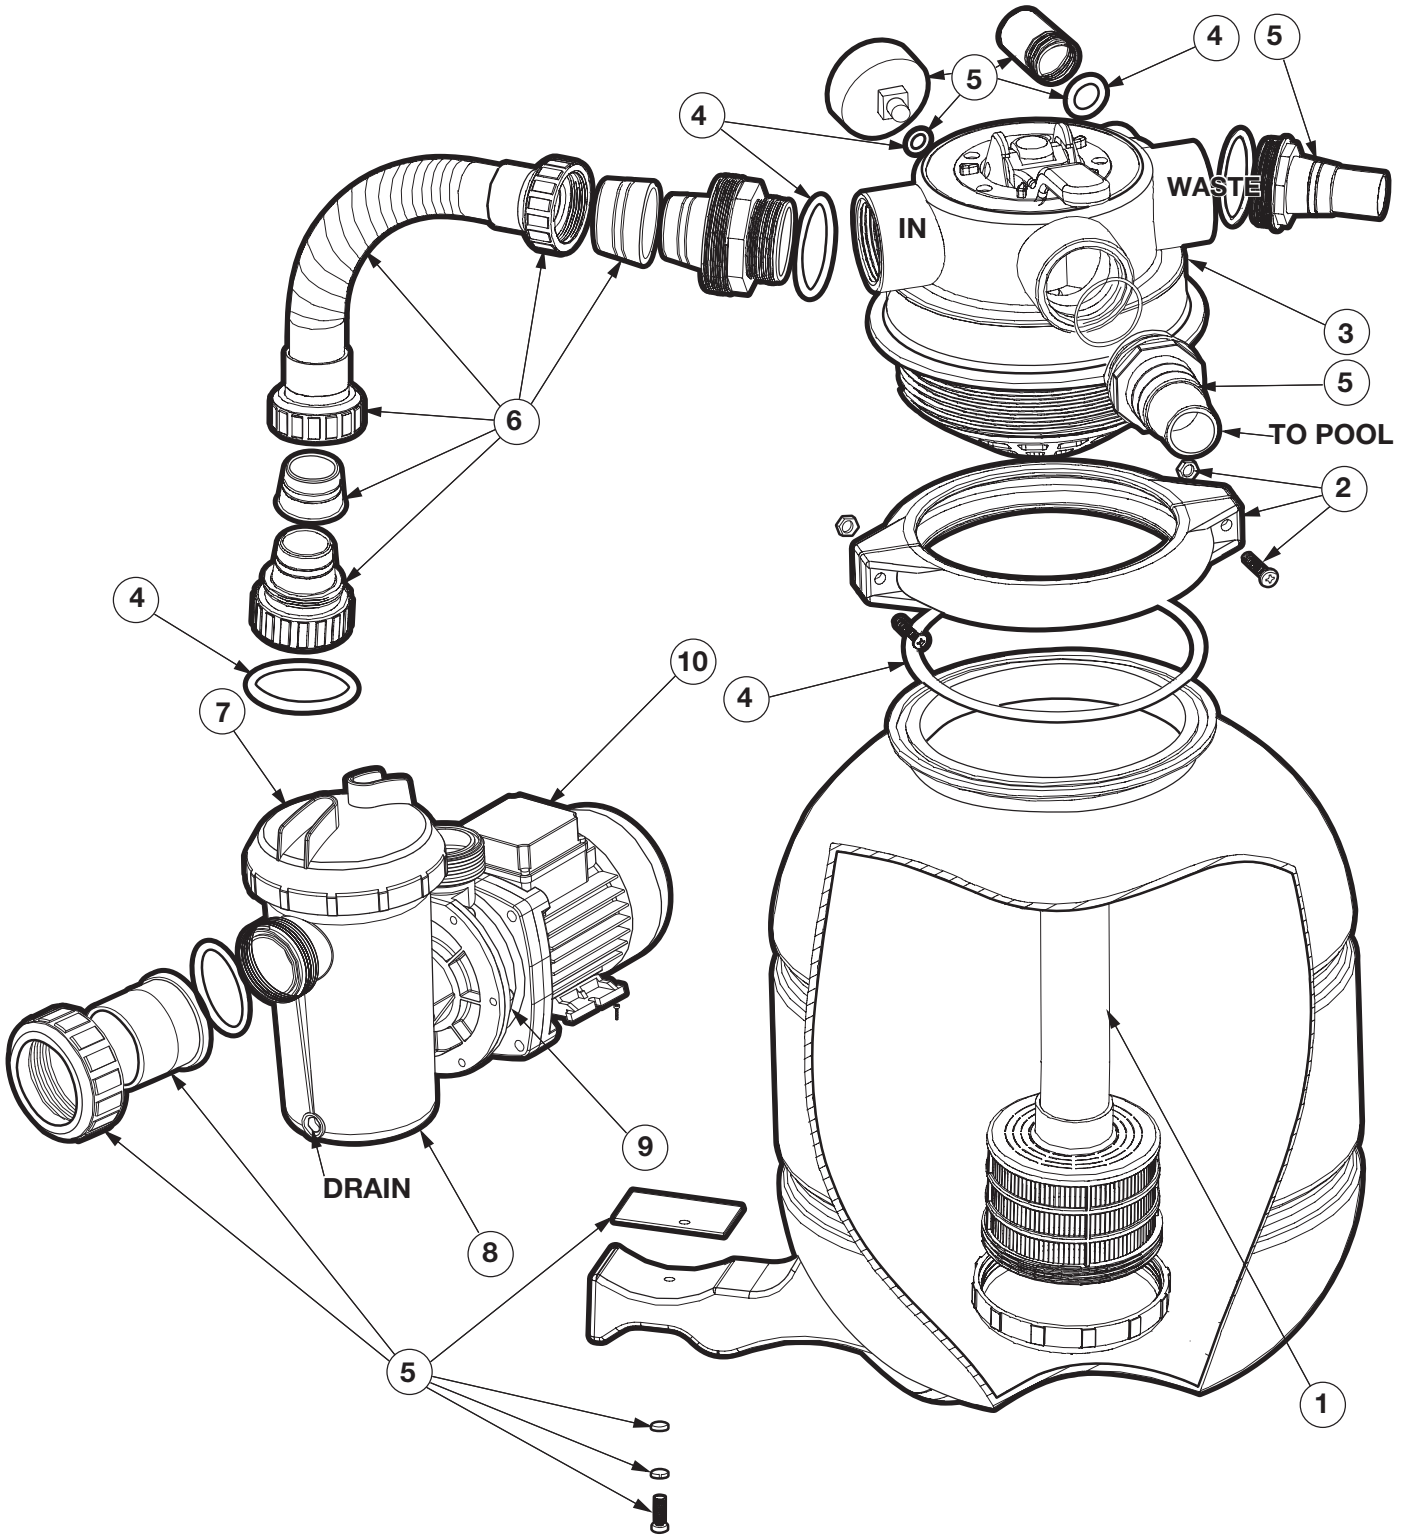

VL Series

REPLACEMENT PARTS

Parts Diagram

Filters

VL Series

REPLACEMENT PARTS

Parts Listing

Ref. No.	Part No.	Description	Ctn. Qty.	No. Req'd
1	VLX4001A	Stand Pipe and Underdrain Assembly	8	1
2	VLX4002A	Clamp and Clamp Hardware	10	1
3	VLX4003A	Multi-Port Valve	4	1
4	VLX4004A	O-Ring Kit: All O-Rings on Strainer and Filter	10	1
5	VLX4005A	Accessory Kit: All Hose Adapters for Pump and Valve, Pressure Gauge, Sight Glass and Drain Plug with O-Ring	10	1
6	VLX4006A	Pump to Filter Hose including Adapters	10	1
7	VLX4007A	Strainer Lid, Basket with Handle and Strainer O-Ring	8	1
8	VLX4007K	Strainer Housing Kit: Strainer Housing with Drain Plug, O-Ring and Pump Interlocking Nut	4	1
9	VLX4008	Pump Shaft Seal and Pump Body O-Ring	10	1
10	VLX4009	Pump Without Strainer	1	1