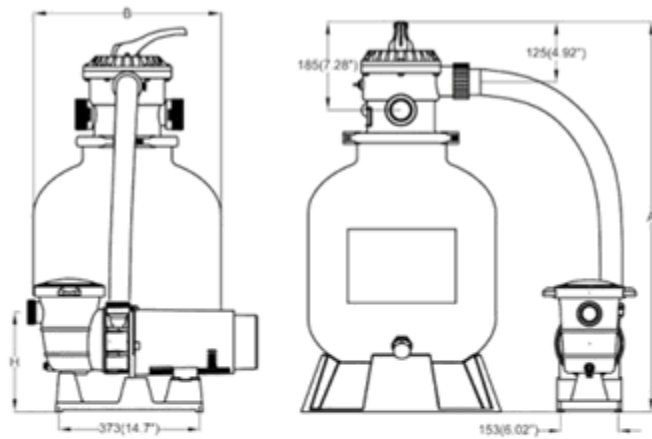

## BC2229TL 19" Sand Filter w/1HP Pump

### Features

- Bridging China filtration system is consist of the most ideal combination of our filter and pumps. The combination provides optimal performance and energy efficiency.
  - Filter bases are made from PP for long life
  - With 7-position valve is convenience for operation

### Specification

Model Number	A inch	B inch	H inch
BC2231	31.9"	16"	13.97"
BC2232/BC2245	36.6"	19"	13.97"/15.04"
BC2233/BC2246	43.7"	24"	13.97"/15.04"

Model Number	Voltage /Hertz	Description	Pump Certificate	Pool Size (gal)	Weight (lbs)	Carton Dimension (inch)
BC2231	115/60	16" Filter with 0.75HP(BC2731)	CSA	12680~16907	45.2	25 x 25 x 24.4
BC2232	115/60	19" Filter with 1.0HP(BC2732)	CSA	14265~19020	53.8	25.6 x 28 x 28.7
BC2233	115/60	24" Filter with 1.5HP(BC2733)	CSA	17964~23775	71.6	25.6 x 32.5 x 34.6
BC2245	115/60	19" Filter with 0.75HP(BC2745)	CSA	14265~19020	47.4	26 x 28 x 28.7
BC2246	115/60	24" Filter with 1.0HP(BC2746)	CSA	17964~23775	55.6	26 x 32.5 x 34.6