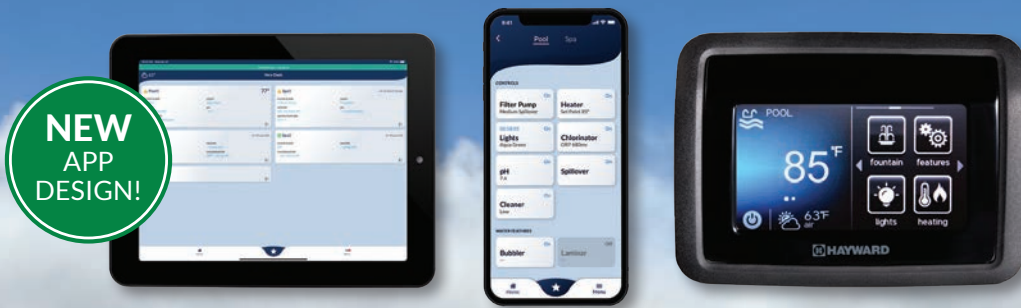

**EXPERIENCE THE LUXURY
OF TOTAL CONTROL.**

Automation

INNOVATIVE POOL AND BACKYARD CONTROLS

Discover the gold standard of backyard control and convenience with OmniLogic®.

THE SIMPLEST, MOST INTUITIVE AUTOMATION SYSTEM EVER.

OmniLogic offers the ultimate in total backyard automation. Enjoy complete control of your pool, spa and landscape features from anywhere with the newly redesigned app and voice control via Amazon® Alexa® and Google Home®. Get easy access to preferred settings with up to 25 backyard themes and 50 favorites buttons, plus effortless plug-and-play upgrades that easily integrate new features. With all of this and more, OmniLogic is truly the only backyard automation system you'll ever need.

Simply select your controller and then Pick N' Mix® your

options for totally customized control. For added convenience, the system can be controlled via a variety of optional remote controls, including AquaConnect® with apps for your smartphone or tablet.

Elevate your oasis with the perfect level of premium automation.

AQUAPLUS®: WHERE POWERFUL AUTOMATION MEETS PRISTINE WATER QUALITY.

AquaPlus simplifies pool and spa ownership by bundling ProLogic control capabilities and salt chlorination into one easy-to-order, easy-to-install package. Control any pool or spa function you like, and get the softest, silkiest water possible. Plus, when you pair AquaPlus with the AquaConnect app on your smartphone or tablet, you'll get full control of all pool features no matter where you are.