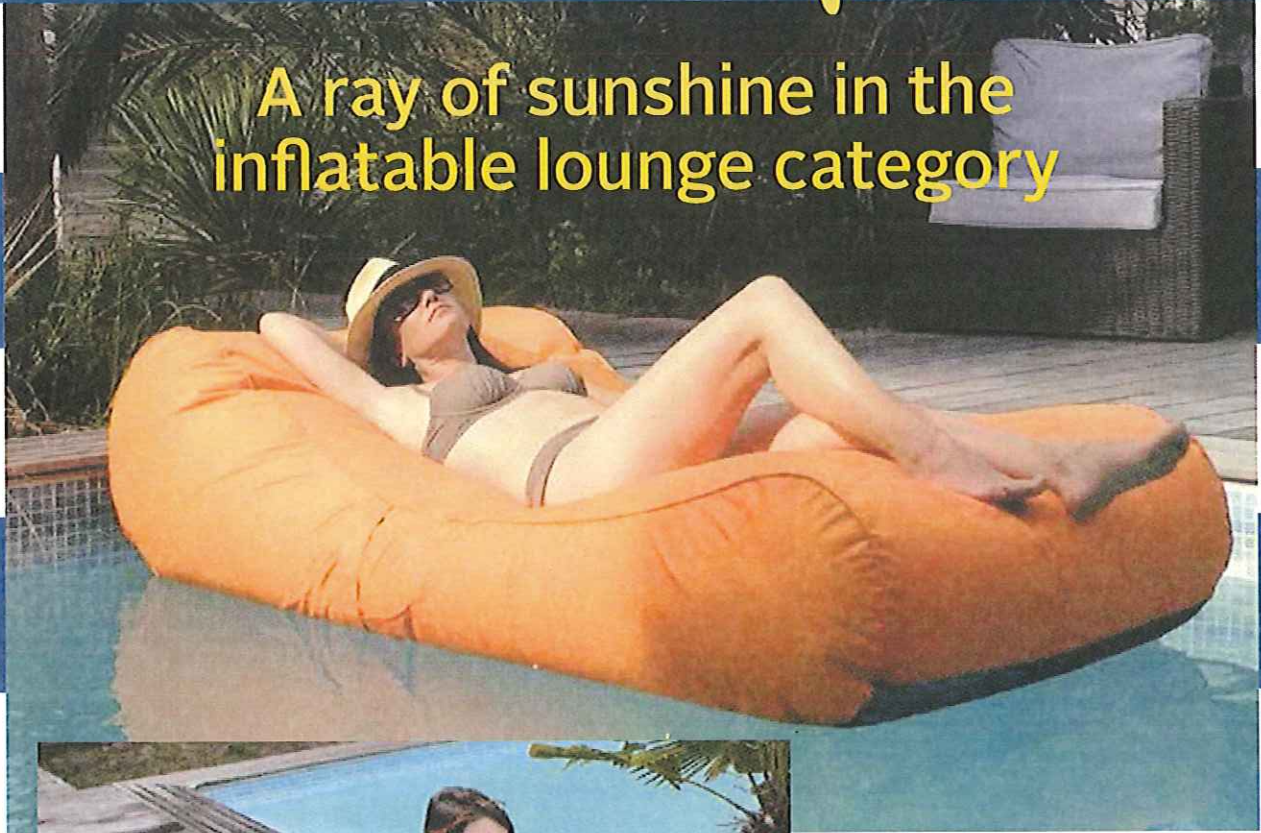

sun searcher *Capri*

Inflatable Lounger

A ray of sunshine in the inflatable lounge category

- Perfect for the pool, patio, at the lake and the beach
- Unique curved design makes it extremely comfortable
- Soft, ultra-durable 600D polyester cover is removable and washable
- Convenient side pocket
- Easy setup with a single inflatable inside bladder
- Available in four exciting colors, orange, fuchsia, turquoise, and lime