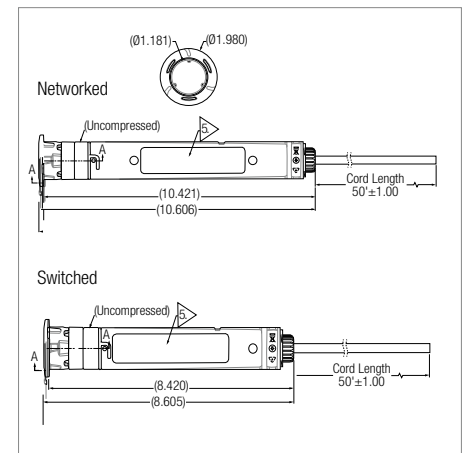

To take a closer look at ColorLogic or CrystaLogic 320 & 160 LED Lights, go to hayward.com or call 1-888-HAYWARD.