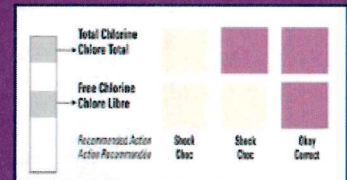

**NO MATH
REQUIRED**