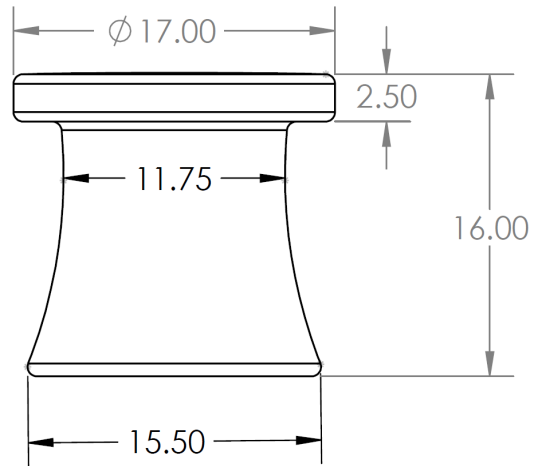

LOUNGER SIDE TABLE

- Sleek, rotomolded design
- Compatible with all pool types
- Designed for water depths of 0-11 inches
- UV resistant linear low density polyethylene
- Salt and chlorine water friendly
- Optional Umbrella (sold separately)