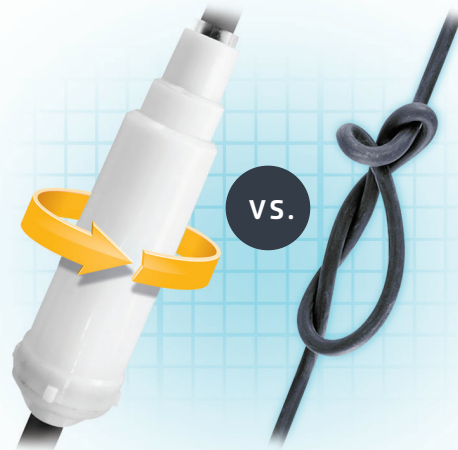

## PREMIUM Line

*The technology you need for a crystal-clear pool.*

The Premium Line is the perfect solution for fiberglass pools.

VS.

## No More Tangling

Tired of cables and hoses? Dolphins are “plug and play” and include the patented Dolphin swivel technology that gets rid of tangling and ensures complete pool coverage.