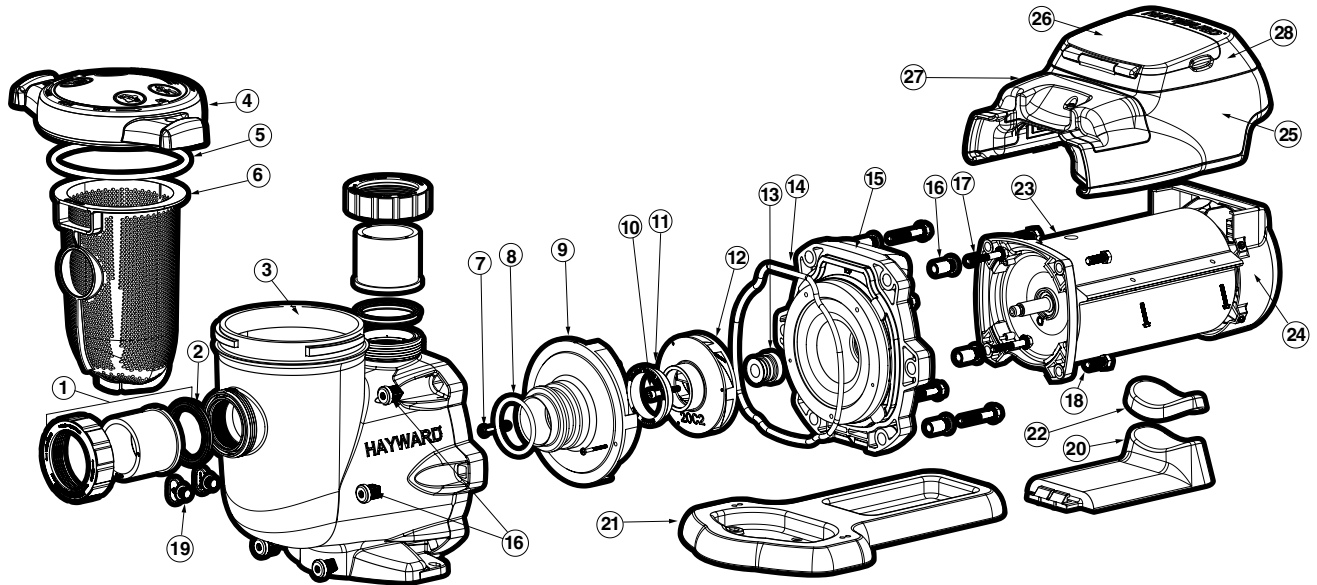

TriStar® VS 950

PUMP SERIES REPLACEMENT PARTS

Pumps

Parts for Pump Models: SP32950VSP

Ref. No.	Part No.	Description	Ctn. Qty.
1	SPX3200UNKIT	Union Connector Kit (Includes Union Nut, Union Connector, Union Gasket – 2 ea.)	10
2	SPX3200UG	Union Gasket	100
3	SPX3200A	Pump Strainer Housing, 2" x 2 1/2" with Drain Plugs, Threaded Style	1
4	SPX3200DLS	Strainer Cover Kit (Includes Strainer Cover, Lock Ring, O-Ring)	10
	SPX3200DLSB	Strainer Cover Kit (Biguanide Sanitizer Applications Only; NOT Pressure Testable)	10
5	SPX3200S	Strainer Cover O-Ring	50
6	SPX3200M	Strainer Basket	2
7	SPX3200Z8	Diffuser Screw	50
8	SPX4000Z1	Diffuser O-Ring	50
9	SPX3200B3	Diffuser	5
10	SPX3200Z1	Impeller Screw	50
11	SPX3021R	Impeller Ring	50
12	SPX3220C	Impeller with Impeller Screw	10
13	SPX4000SAV	Shaft Seal Assembly (Viton®)	10
14	SPX3200T	Housing O-Ring	50
15	SPX3200E	Seal Plate	5
16	SPX3200Z211	Housing Insert/Seal Plate Spacer Kit	50
17	SPX3200Z3	Housing Bolt	50
18	SPX3200Z5PAK4	Motor Bolt Kit	50
19	SPX4000FG	Drain Plug with O-Ring	50
20	SPX3200GA	Bracket, Motor Support	5
21	SPX3200WF	Riser Base Aligns with Pentair® WhisperFlo® Ports	1
21	SPX3200SR	Riser Base Aligns with Sta-Rite® Max-E-Pro™, Max-E-Glas®, Dura-Glas® and Dura-Glass II® Ports	1
22	SPX3200Q	Adapter-Motor Support	100
23	SPX3400Z1ECM	Motor Assembly	1
24	SPX3400FAN	Motor Fan Shroud	5
25	SPX3400DR	Motor Drive (Includes Digital Control Interface)	1
26	SPX3400DR4	Motor Drive Display Cover	5
27	SPX3400DR2	Motor Drive Wiring Cover	5
28	SPX3400LCD	Digital Control Interface Assembly	1
—	SPX3400DRKIT	Wall Mount Kit for Digital Control Interface	5
—	SPX3400DRCBL	Wall Mount Display Cable	5
—	SPXHKIT100	H-KIT Quick Pump Repair (Includes items 5, 8, 13, 14 and Jack's Lube)	10
—	GLX-ACT-CONN	Actuator Connector	100
—	SPX3200DRCC	Communication Cable for VS Pump	1