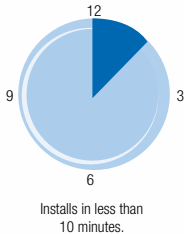

This whale knows how to use it's spout.

Plus, Wanda the Whale improves water circulation by acting as a moving main drain, pulling water from the bottom of your pool as it moves. Your water circulates and your pool stays cleaner – without the overuse of chemical sanitizers.